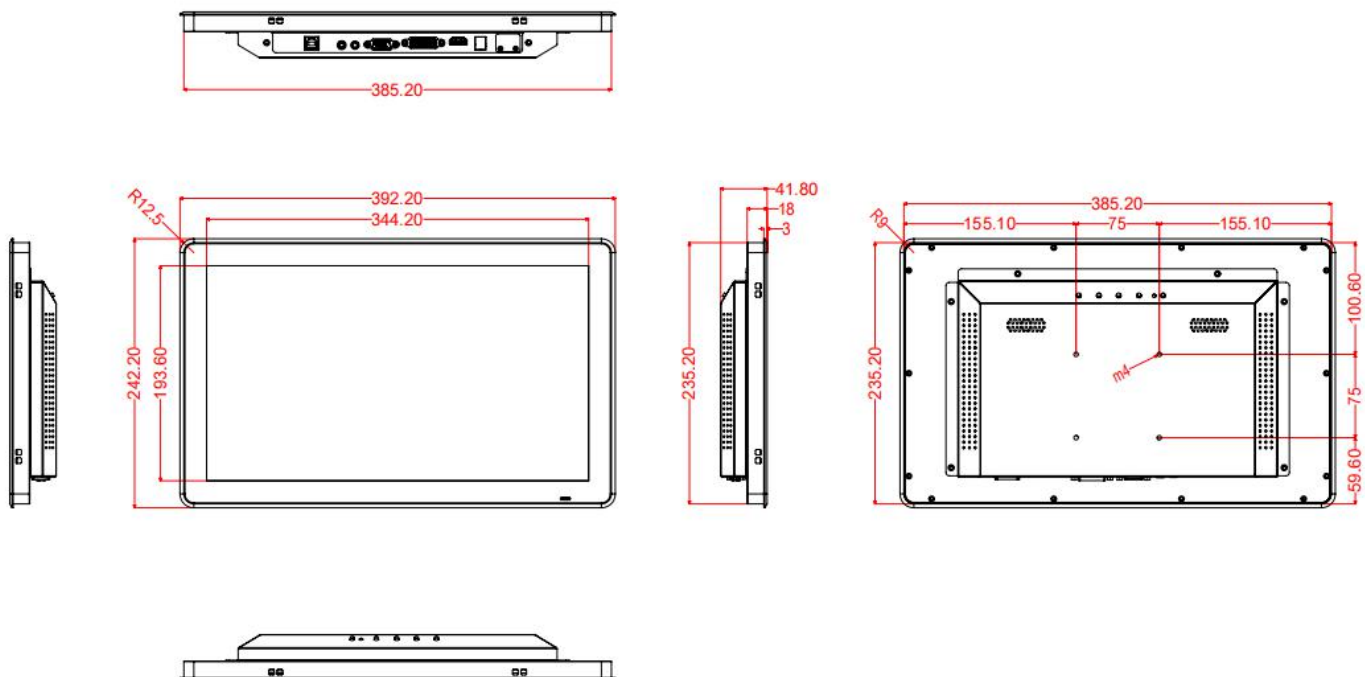

Bestview® Capacitive touch monitor

Backlight Lamp life Hrs	50,000
Synchronization Range	30-80 KHz horizontal, 55-75 Hz Vertical
Touch type	10 points projective capacitive touch Non touch Optional
Touch screen Interface	USB
Touch Response Time	8ms
Touch Sensitivity	Fixed
Touch Pen Hitting Life	>= 1milions times
Power Supply	DC12V 9-36V Optional
Power Consumption	<60 W Typ
Operating Temperature	Operating: 0°C-60°C, Storage:-20°C-70°C
Humidity Non Condensing	Operating:10%-90%, Storage 5%-90%
Color	Black
Warranty	1 Year
Certificate	CE FCC ROHS
Packing Details	
Packing	50.5 X28X36.5cm
Weight	2 pieces on one carton, 10KG around per carton
Accessories	Power adapter, VGA HDMI USB cable

Contact information